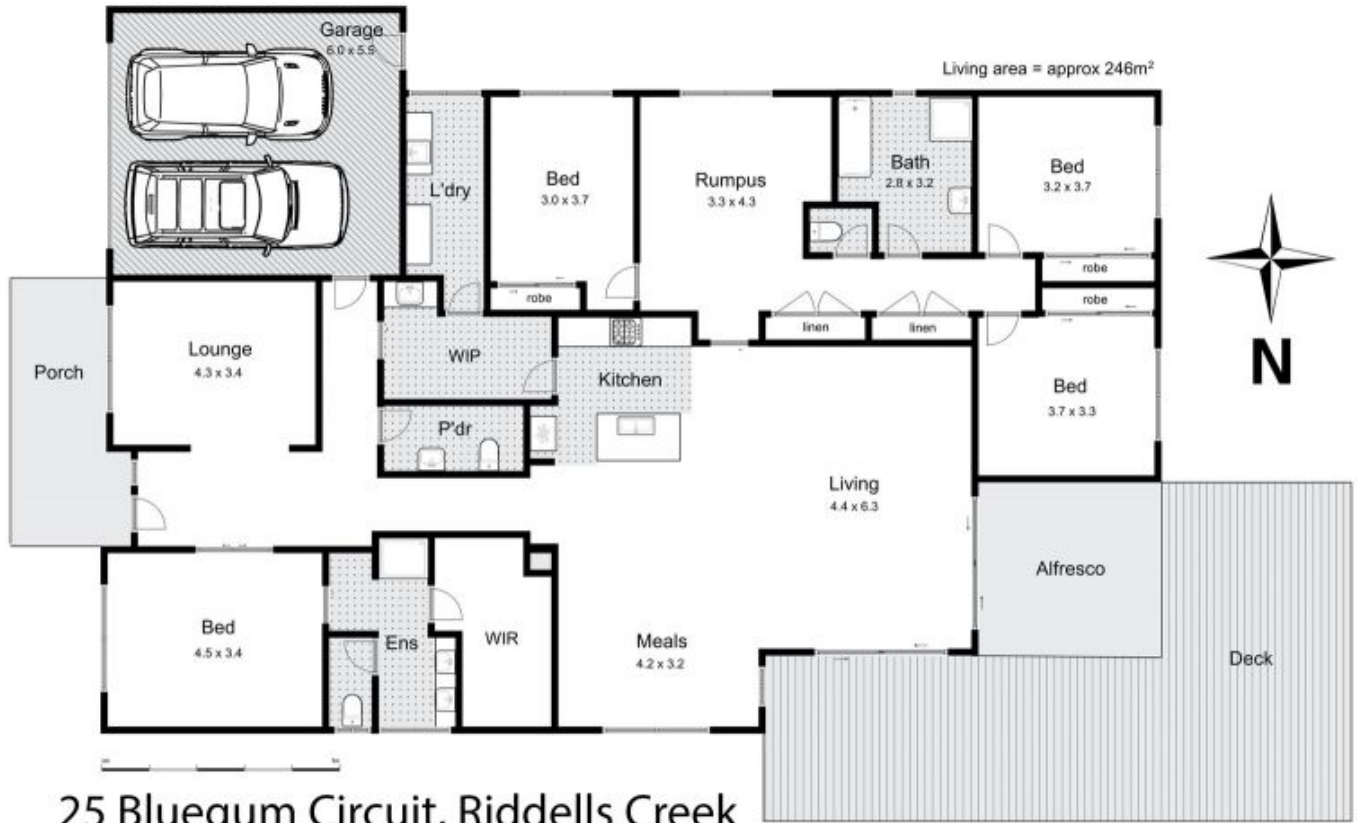

David Pino
0344101799

25 Bluegum Circuit, Riddells Creek